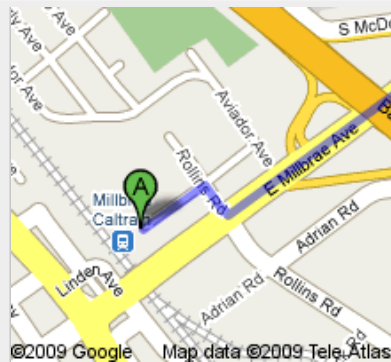

The distance is about 0.8 miles and takes approximately 15 minutes. Please pay attention to the traffic, in particular in the crosses of entrance and exit of the highway 101. Please observe the walking signs and traffic lights in all the crosses.

Directions to The Westin San Francisco Airport

1 Old Bayshore Highway, Millbrae, CA 94030 - (650) 692-3500

0.8 mi – about 15 mins

Millbrae BART station

- 1. Head **northeast** on **Garden Ln** toward **Rollins Rd**
About 2 mins

go 0.1 mi
total 0.1 mi

- 2. Turn **right** at **Rollins Rd**
About 1 min

go 259 ft
total 0.1 mi

- 3. Turn **left** at **E Millbrae Ave**
About 10 mins

go 0.5 mi
total 0.6 mi

4. Turn right at Bayshore Hwy/S McDonnell Rd
Continue to follow Bayshore Hwy
About 1 min

go 253 ft
total 0.7 mi

5. Slight right to stay on Bayshore Hwy

go 174 ft
total 0.7 mi

6. Turn right
About 1 min

go 194 ft
total 0.8 mi

The Westin San Francisco Airport
1 Old Bayshore Highway, Millbrae, CA 94030 - (650) 692-3500