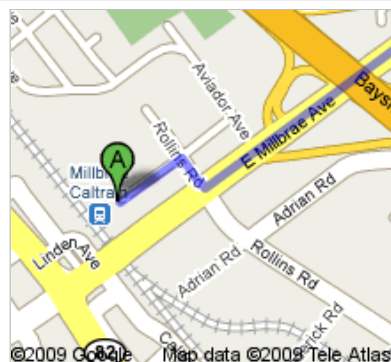

The distance is about 0.8 miles and takes approximately 15 minutes. Please pay attention to the traffic, in particular in the crosses of entrance and exit of the highway 101. Please observe the walking signs and traffic lights in all the crosses.

Directions to The Westin San Francisco Airport

1 Old Bayshore Highway, Millbrae, CA 94030 - (650) 692-3500

0.8 mi – about 15 mins

Millbrae BART station

- 1. Head **northeast** on **Garden Ln** toward **Rollins Rd**
About 2 mins

go 0.1 mi
total 0.1 mi

- 2. Turn **right** at **Rollins Rd**
About 1 min

go 259 ft
total 0.1 mi

- 3. Turn **left** at **E Millbrae Ave**
About 10 mins

go 0.5 mi
total 0.6 mi

4. Turn right at Bayshore Hwy/S McDonnell Rd
Continue to follow Bayshore Hwy
About 1 min

go 253 ft
total 0.7 mi

5. Slight right to stay on Bayshore Hwy

go 174 ft
total 0.7 mi

6. Turn right
About 1 min

go 194 ft
total 0.8 mi

The Westin San Francisco Airport
1 Old Bayshore Highway, Millbrae, CA 94030 - (650) 692-3500