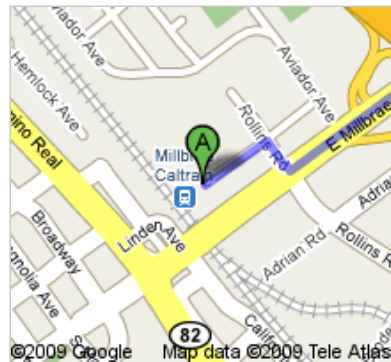

By CALTRAIN (<http://www.caltrain.com/>)

You can take CALTRAIN to *Millbrae Station*.

For the schedule and price information of Caltrain, please visit www.caltrain.com.

Walking Directions from the BART/CALTRAIN Millbrae Station to the Westin SFO

The distance is about 0.8 miles and takes approximately 15 minutes. Please pay attention to the traffic, in particular in the crosses of entrance and exit of the highway 101. Please observe the walking signs and traffic lights in all the crosses.

Directions to The Westin San Francisco Airport

1 Old Bayshore Highway, Millbrae, CA 94030 - (650) 692-3500

0.8 mi – about 15 mins

Millbrae BART station

- 1. Head **northeast** on **Garden Ln** toward **Rollins Rd**
About 2 mins

go 0.1 mi
total 0.1 mi

- 2. Turn **right** at **Rollins Rd**
About 1 min

go 259 ft
total 0.1 mi

- 3. Turn **left** at **E Millbrae Ave**
About 10 mins

go 0.5 mi
total 0.6 mi

4. Turn right at Bayshore Hwy/S McDonnell Rd
Continue to follow Bayshore Hwy
About 1 min