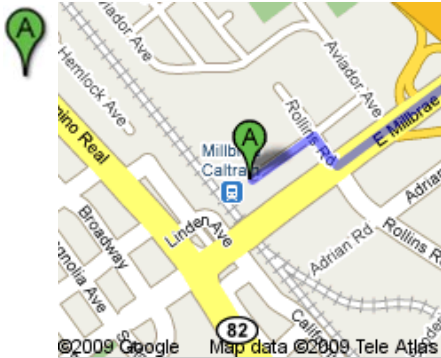

By CALTRAIN (<http://www.caltrain.com/>)

You can take CALTRAIN to *Millbrae Station*.

For the schedule and price information of Caltrain, please visit www.caltrain.com.

Walking Directions from the BART/CALTRAIN Millbrae Station to the Westin SFO

The distance is about 0.8 miles and takes approximately 15 minutes. Please pay attention to the traffic, in particular in the crosses of entrance and exit of the highway 101. Please observe the walking signs and traffic lights in all the crosses.

Directions to The Westin San Francisco Airport

1 Old Bayshore Highway, Millbrae, CA 94030 - (650) 692-3500

0.8 mi – about 15 mins

Millbrae BART station

- 1. Head **northeast** on **Garden Ln** toward **Rollins Rd**
About 2 mins

go 0.1 mi
total 0.1 mi

- 2. Turn **right** at **Rollins Rd**
About 1 min

go 259 ft
total 0.1 mi

- 3. Turn **left** at **E Millbrae Ave**
About 10 mins

go 0.5 mi
total 0.6 mi

4. Turn right at Bayshore Hwy/S McDonnell Rd
Continue to follow Bayshore Hwy
About 1 min